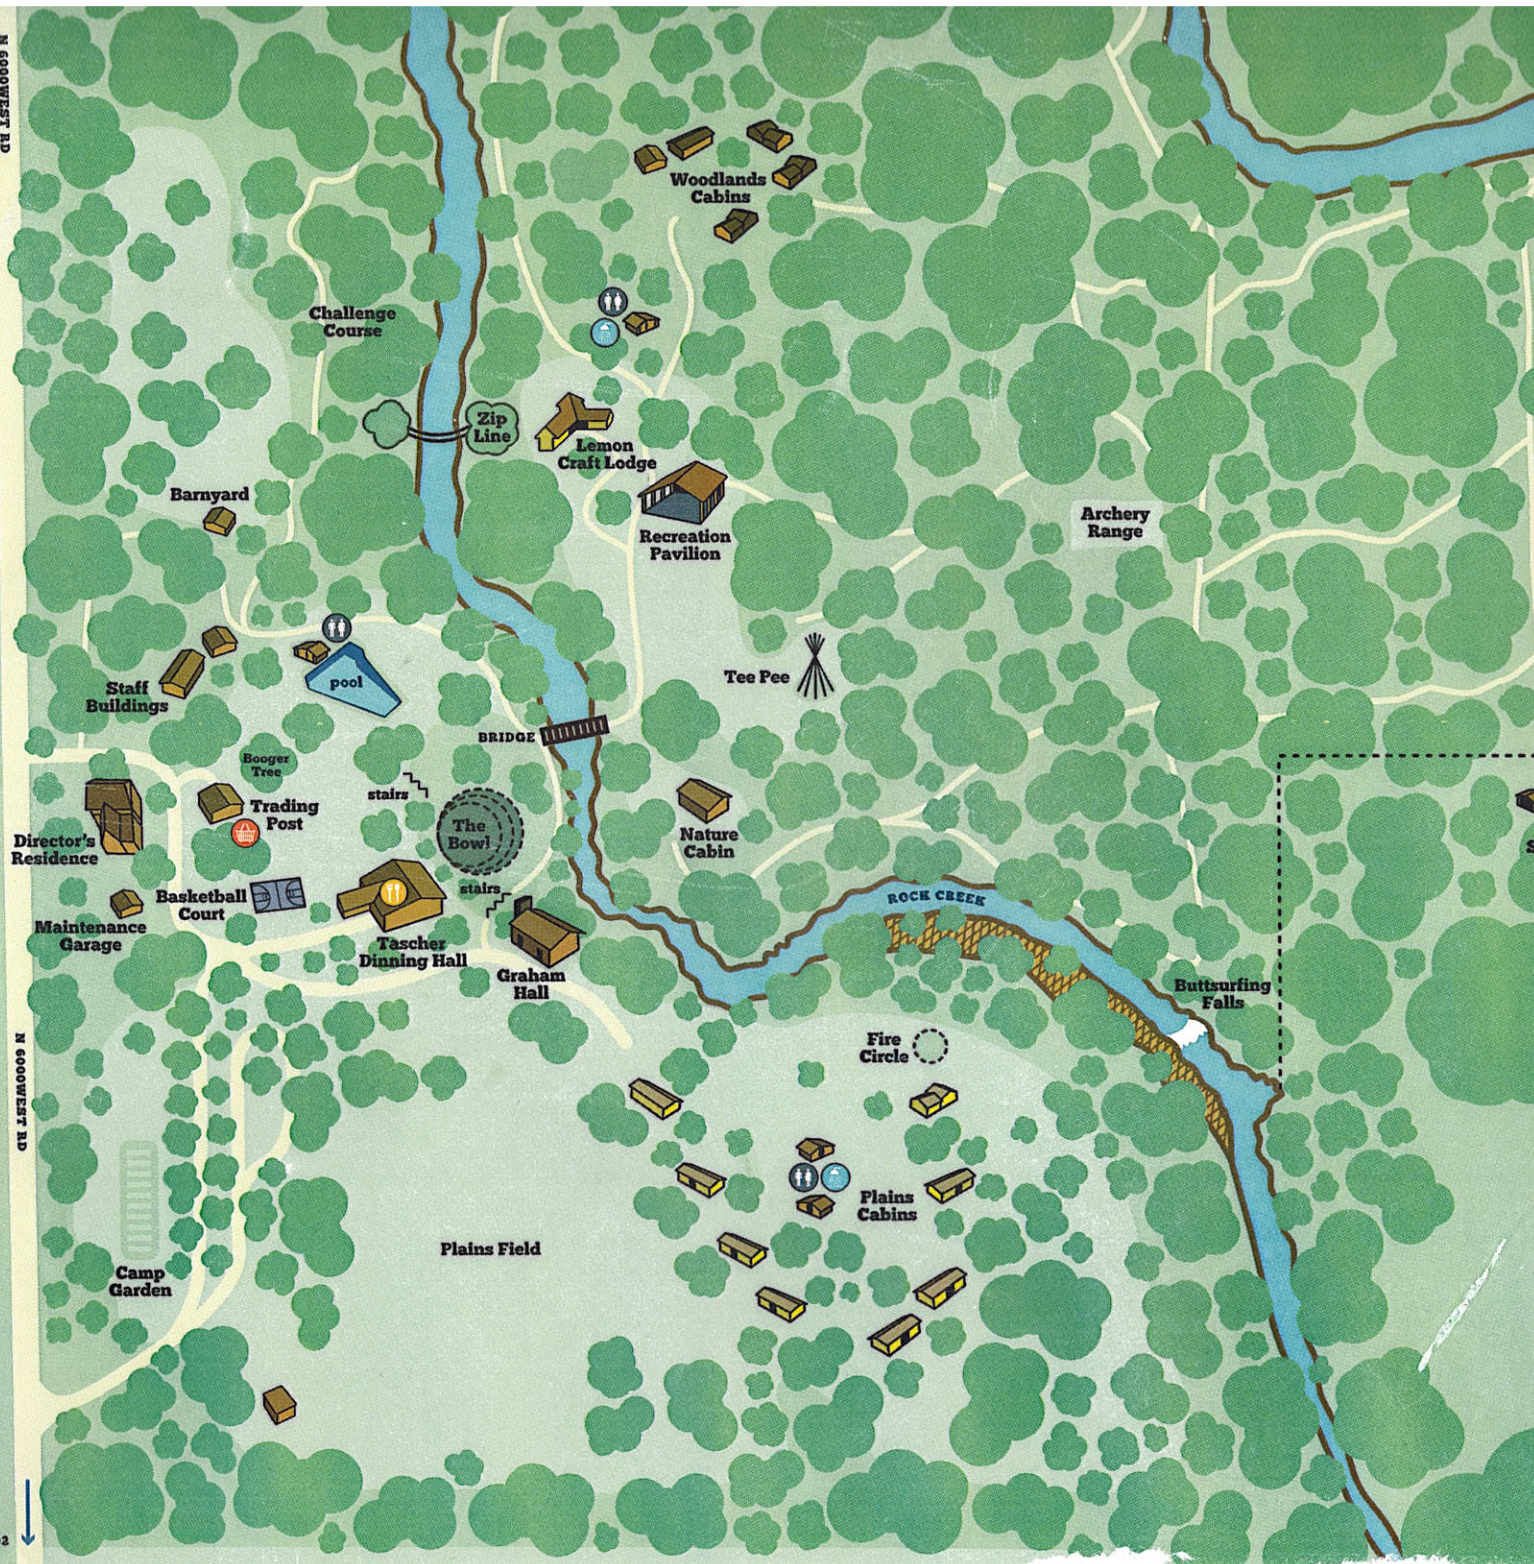

N GOOSEWEST RD

N GOOSEWEST RD

TO HWY 102

Challenge Course

Zip Line

Woodlands Cabins

Lemon Craft Lodge

Recreation Pavilion

Archery Range

Barnyard

Staff Buildings

pool

Tee Pee

BRIDGE

Nature Cabin

Director's Residence

Trading Post

The Bowl

Basketball Court

Tascher Dining Hall

Graham Hall

Fire Circle

Buttsurging Falls

Plains Cabins

Plains Field

Camp Garden

N GOOSEWEST RD

N GOOSEWEST RD

TO HWY 102